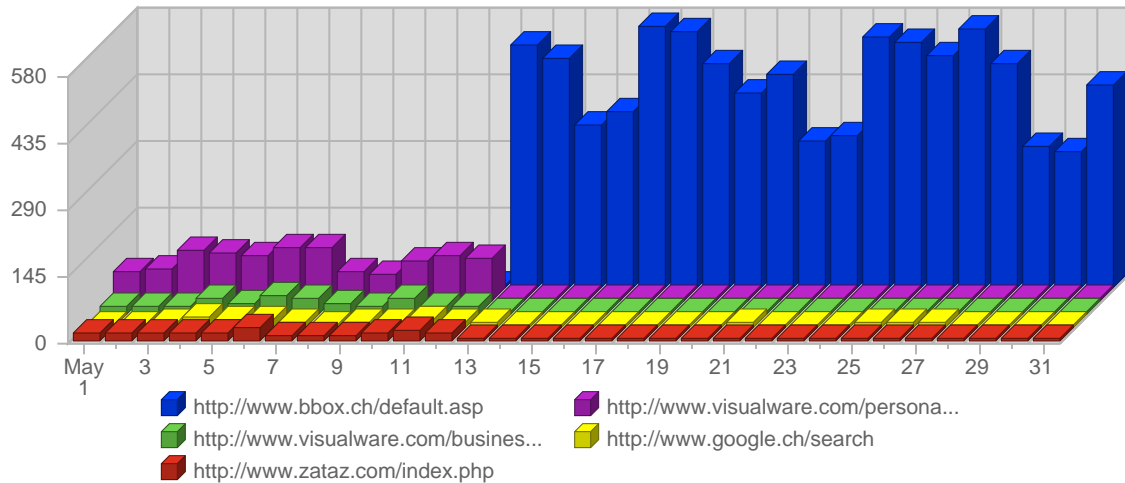

Continued on Page 11 ...

... continued from Page 10

15.		Netscape 4.5	24	-	-3 ▼	0.06%
16.		Opera 6.x	22	-	-22 ▼	0.05%
17.		AOL 7.x	19	-	-67 ▼	0.05%
18.		Opera 5.x	3	-	-4 ▼	0.01%
19.		MSIE 3.x	1	-	-1 ▼	0.00%
			42,355	14,556		

Browser Operating Systems

#	Icon	Operating System	Total Visits	Average Visits Historically	Change	Percent of Visits
1.		Windows XP	19,722	-	-361 ▼	46.56%
2.		Windows 2000	9,688	5,563.50	-1,439 ▼	22.87%
3.		Unknown	5,591	-	+651 ▲	13.20%
4.		Windows 98	2,858	-	-242 ▼	6.75%
5.		Windows NT	1,086	-	-303 ▼	2.56%
6.		Macintosh PPC	811	-	-16 ▼	1.92%
7.		Macintosh OS X	730	-	+75 ▲	1.72%
8.		Windows ME	694	-	-255 ▼	1.64%
9.		Linux	448	-	+71 ▲	1.06%
10.		Windows 2003	306	169.00	-32 ▼	0.72%
11.		Windows 95	282	-	-6 ▼	0.67%
12.		BSD UNIX	94	-	+21 ▲	0.22%
13.		Windows CE	27	-	-2 ▼	0.06%
14.		Sun OS	14	-	-9 ▼	0.03%
15.		Macintosh	3	-	+2 ▲	0.01%

Continued on Page 13 ...

... continued from Page 12

16.		OS/2	1	-	-2 ▼	0.00%
			42,355	5,733		

Referring URLs

#	Icon	Referring URL	Total Visits Referred	Average Visits Historically	Change	Percent of Visits
1.		http://www.bbox.ch/default.asp	8,583	-	+8,583 ▲	70.13%
2.		http://www.visualware.com/persona...	1,078	-	-1,357 ▼	8.81%
3.		http://www.visualware.com/busines...	295	-	-605 ▼	2.41%
4.		http://www.google.ch/search	277	-	-28 ▼	2.26%
5.		http://www.zataz.com/index.php	221	-	-250 ▼	1.81%
6.		http://www.google.de/search	219	-	-98 ▼	1.79%
7.		http://www.open-files.com/forum/i...	106	-	+106 ▲	0.87%
8.		http://www.search.ch/search.html	80	-	-30 ▼	0.65%
9.		http://pww.post.ch/right.asp	80	-	-17 ▼	0.65%