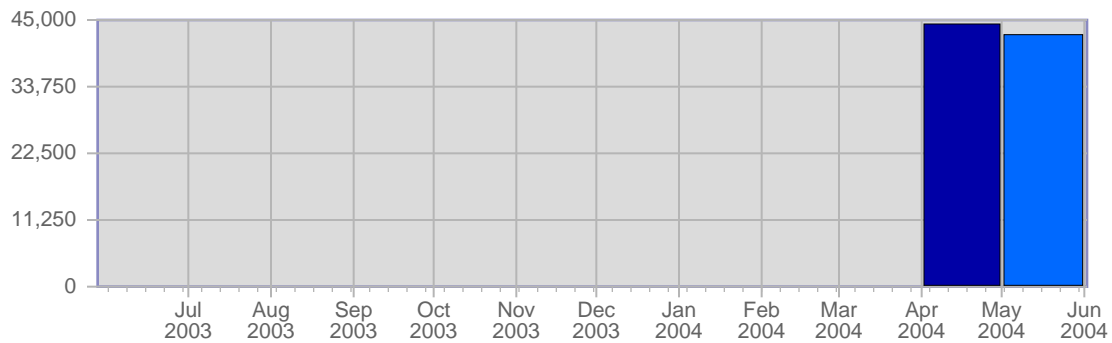

Report Description

Domain: www.postbox.ch
 Report Description: Executive Summary Report for the month of May 2004
 Report Range: Month of May 2004
 Report Scope: Historical Data

Visits

Date	Total Visits	Average Visits Historically	Change	Percent of Total Visits
Sat May 1st, 2004	1,161	1,039.50	+37 ▲	2.74%
Sun May 2nd, 2004	1,263	1,111.25	-706 ▼	2.98%
Mon May 3rd, 2004	1,797	1,682.25	-15 ▼	4.24%
Tue May 4th, 2004	1,853	1,735.13	-16 ▼	4.38%
Wed May 5th, 2004	1,751	1,686.25	+16 ▲	4.13%
Thu May 6th, 2004	1,868	1,583.50	+243 ▲	4.41%
Fri May 7th, 2004	1,701	1,450.00	+579 ▲	4.02%
Sat May 8th, 2004	1,222	1,039.50	+61 ▲	2.89%
Sun May 9th, 2004	1,309	1,111.25	+46 ▲	3.09%

Hits

Date	Total Hits	Average Hits Historically	Change	Percent of Total Hits
Sat May 1st, 2004	26,573	23,006.13	-3,537 ▼	2.39%
Sun May 2nd, 2004	27,316	24,194.50	-40,371 ▼	2.46%
Mon May 3rd, 2004	54,500	51,277.88	-5,137 ▼	4.91%
Tue May 4th, 2004	61,146	55,381.75	+2,373 ▲	5.50%
Wed May 5th, 2004	59,993	52,701.75	-1,359 ▼	5.40%
Thu May 6th, 2004	52,621	48,374.00	+5,753 ▲	4.74%
Fri May 7th, 2004	49,263	41,767.63	+23,759 ▲	4.43%
Sat May 8th, 2004	26,028	23,006.13	-545 ▼	2.34%
Sun May 9th, 2004	30,054	24,194.50	+2,738 ▲	2.71%
Mon May 10th, 2004	54,684	51,277.88	+184 ▲	4.92%
Tue May 11th, 2004	57,733	55,381.75	-3,413 ▼	5.20%
Wed May 12th, 2004	52,235	52,701.75	-7,758 ▼	4.70%
Thu May 13th, 2004	41,844	48,374.00	-10,777 ▼	3.77%
Fri May 14th, 2004	42,027	41,767.63	-7,236 ▼	3.78%
Sat May 15th, 2004	16,335	23,006.13	-9,693 ▼	1.47%
Sun May 16th, 2004	19,152	24,194.50	-10,902 ▼	1.72%
Mon May 17th, 2004	42,609	51,277.88	-12,075 ▼	3.84%
Tue May 18th, 2004	37,918	55,381.75	-19,815 ▼	3.41%