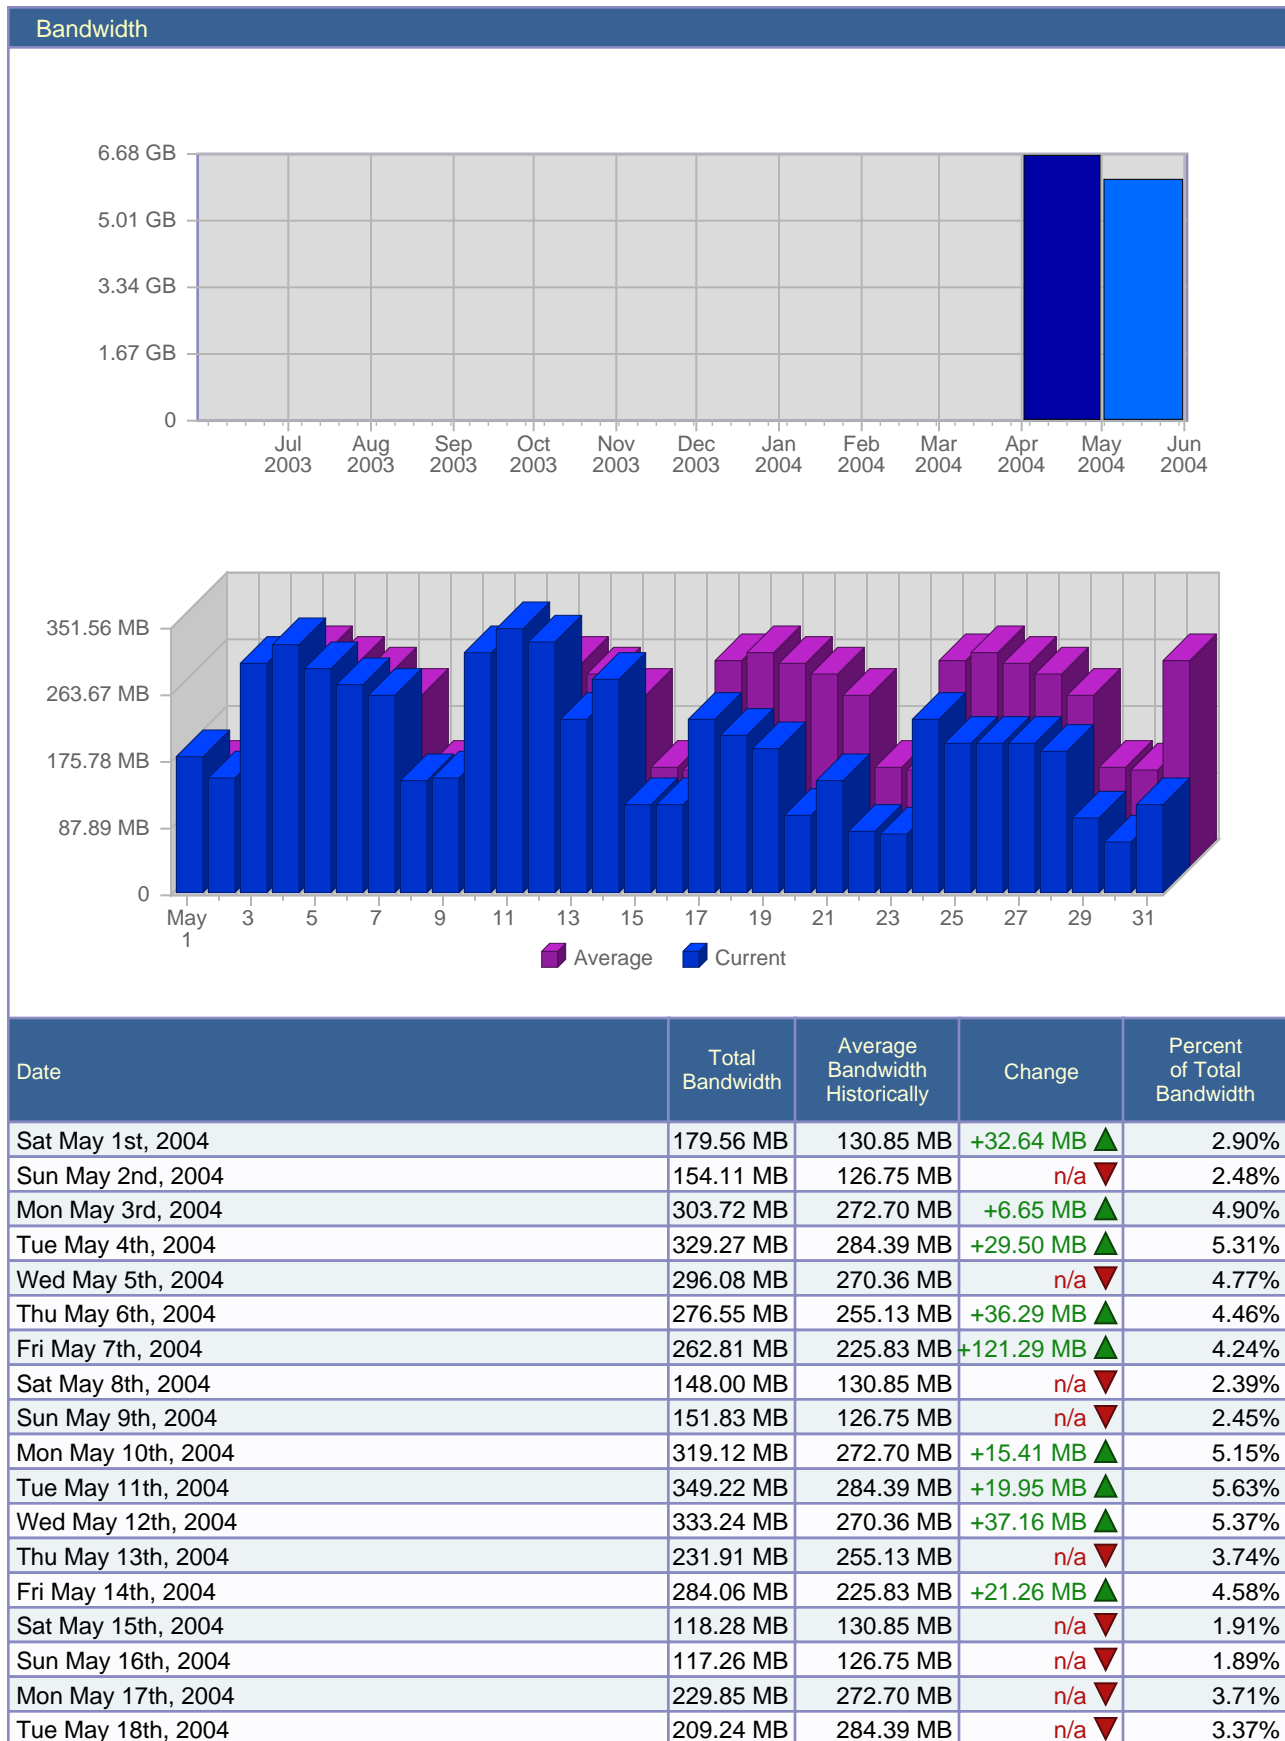

Continued on Page 8 ...