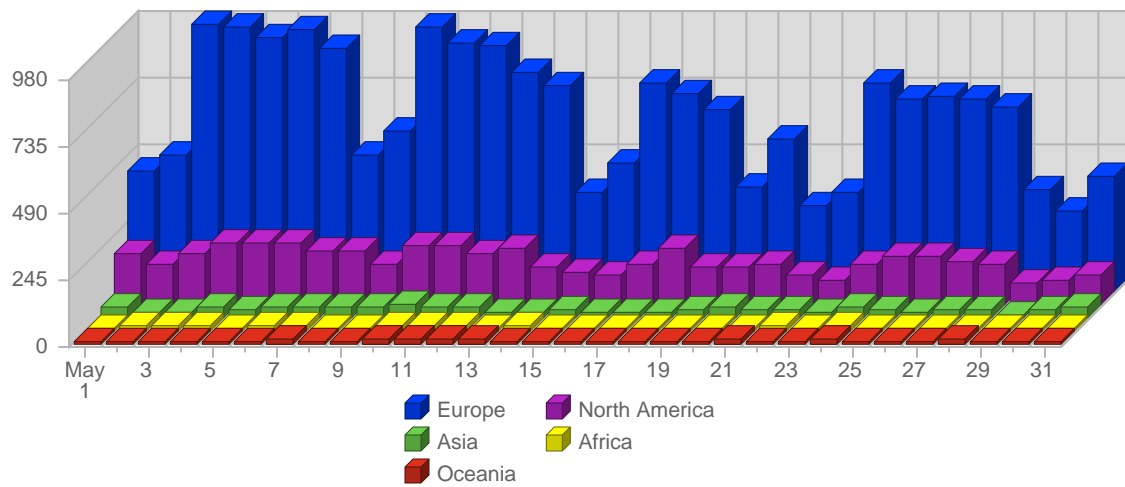

Continued on Page 16 ...

... continued from Page 15

			12,239	-	
--	--	--	--------	---	--

Search Engines

#	Logo	Search Engine	Total Visits Referred	Average Visits Historically	Change	Percent of Visits
1.		Google	669	-	-202 ▼	92.66%
2.		Lycos	33	-	-53 ▼	4.57%
3.		MSN	7	-	-4 ▼	0.97%
4.		AltaVista	5	-	+2 ▲	0.69%
5.		Yahoo	5	-	-33 ▼	0.69%
6.		All The Web	2	-	+2 ▲	0.28%
7.		AOL	1	-	-4 ▼	0.14%
			722	-		

Search Phrases

#	Search Phrase	Total Visits Referred	Average Visits Historically	Change	Percent of Visits
1.	visualroute	468	-	-270 ▼	40.24%
2.	visual route	93	-	-30 ▼	7.00%
3.	stadtplan bern	81	-	+1 ▲	6.97%
4.	postbox	28	-	+22 ▲	2.41%
5.	postbox bboxbbs	19	-	+5 ▲	1.63%
6.	visualroute bern	14	-	-32 ▼	1.20%
7.	stadtplan von bern	14	-	-6 ▼	1.20%
8.	visualroute schweiz	12	-	+2 ▲	1.03%
9.	lustige icons	11	-	-6 ▼	0.95%
10.	strassenkart... bern	11	-	+4 ▲	0.95%
11.	email icons	9	-	+2 ▲	0.77%
12.	visual traceroute	7	-	-6 ▼	0.60%
13.	postbox.ch	6	-	+2 ▲	0.52%
14.	test downloadgesc...	6	-	+3 ▲	0.52%
15.	route	6	-	-3 ▼	0.52%
16.	downloadgesc... test	6	-	+2 ▲	0.52%
17.	druckzentrum bern	5	-	+5 ▲	0.43%
18.	visualroute ch	5	-	-1 ▼	0.43%
19.	elektronisch... postkarten	5	-	-4 ▼	0.43%
20.	visual route bern	4	-	+1 ▲	0.34%
21.	strassenkart... von bern	4	-	+4 ▲	0.34%
22.	downloadgesc... testen	4	-	+3 ▲	0.34%
23.	outlook passwort	4	-	0	0.34%
24.	tracert	4	-	-24 ▼	0.34%
25.	myspeed	4	-	+3 ▲	0.34%
		1,163	-		

Continent Breakdown

#		Continent	Total Visits	Average Visits Historically	Change	Percent of Visits
1.		Europe	20,367	11,063.50	-1,760 ▼	74.45%
2.		North America	4,976	0.00	-17 ▼	18.19%
3.		Asia	917	0.00	-136 ▼	3.35%
4.		Africa	414	0.00	-5 ▼	1.51%
5.		Oceania	345	0.00	-66 ▼	1.26%
6.		South America	339	0.00	+26 ▲	1.24%