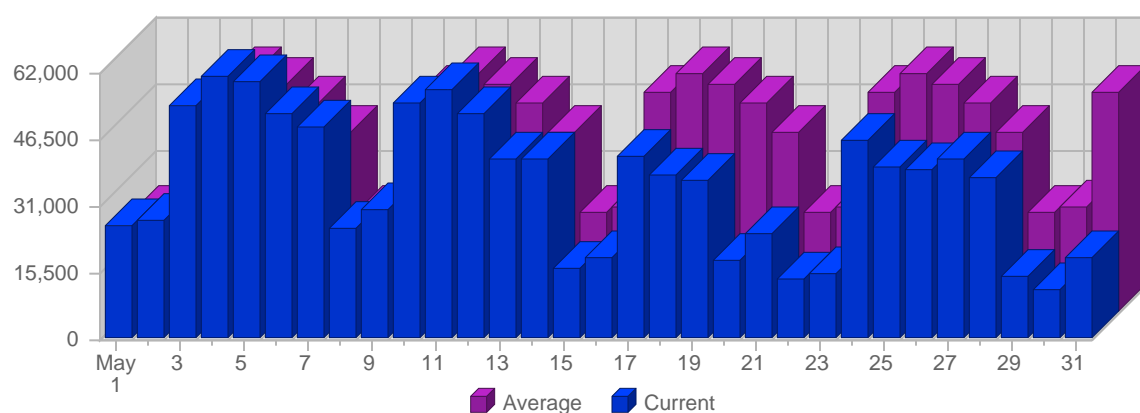

Report Description

Domain: www.postbox.ch
 Report Description: Executive Summary Report for the month of May 2004
 Report Range: Month of May 2004
 Report Scope: Historical Data

Visits

Date	Total Visits	Average Visits Historically	Change	Percent of Total Visits
Sat May 1st, 2004	1,161	1,039.50	+37 ▲	2.74%
Sun May 2nd, 2004	1,263	1,111.25	-706 ▼	2.98%
Mon May 3rd, 2004	1,797	1,682.25	-15 ▼	4.24%
Tue May 4th, 2004	1,853	1,735.13	-16 ▼	4.38%
Wed May 5th, 2004	1,751	1,686.25	+16 ▲	4.13%
Thu May 6th, 2004	1,868	1,583.50	+243 ▲	4.41%
Fri May 7th, 2004	1,701	1,450.00	+579 ▲	4.02%
Sat May 8th, 2004	1,222	1,039.50	+61 ▲	2.89%
Sun May 9th, 2004	1,309	1,111.25	+46 ▲	3.09%

Hits

Date	Total Hits	Average Hits Historically	Change	Percent of Total Hits
Sat May 1st, 2004	26,573	23,006.13	-3,537 ▼	2.39%
Sun May 2nd, 2004	27,316	24,194.50	-40,371 ▼	2.46%
Mon May 3rd, 2004	54,500	51,277.88	-5,137 ▼	4.91%
Tue May 4th, 2004	61,146	55,381.75	+2,373 ▲	5.50%
Wed May 5th, 2004	59,993	52,701.75	-1,359 ▼	5.40%
Thu May 6th, 2004	52,621	48,374.00	+5,753 ▲	4.74%
Fri May 7th, 2004	49,263	41,767.63	+23,759 ▲	4.43%
Sat May 8th, 2004	26,028	23,006.13	-545 ▼	2.34%
Sun May 9th, 2004	30,054	24,194.50	+2,738 ▲	2.71%
Mon May 10th, 2004	54,684	51,277.88	+184 ▲	4.92%
Tue May 11th, 2004	57,733	55,381.75	-3,413 ▼	5.20%
Wed May 12th, 2004	52,235	52,701.75	-7,758 ▼	4.70%
Thu May 13th, 2004	41,844	48,374.00	-10,777 ▼	3.77%
Fri May 14th, 2004	42,027	41,767.63	-7,236 ▼	3.78%
Sat May 15th, 2004	16,335	23,006.13	-9,693 ▼	1.47%
Sun May 16th, 2004	19,152	24,194.50	-10,902 ▼	1.72%
Mon May 17th, 2004	42,609	51,277.88	-12,075 ▼	3.84%
Tue May 18th, 2004	37,918	55,381.75	-19,815 ▼	3.41%