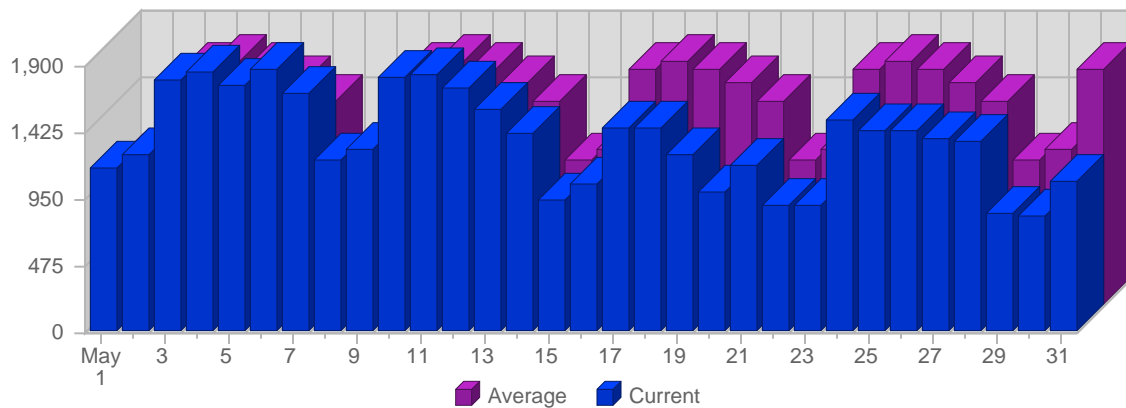

Report Description

Domain: www.postbox.ch
 Report Description: Executive Summary Report for the month of May 2004
 Report Range: Month of May 2004
 Report Scope: Historical Data

Visits

Date	Total Visits	Average Visits Historically	Change	Percent of Total Visits
Sat May 1st, 2004	1,161	1,039.50	+37 ▲	2.74%
Sun May 2nd, 2004	1,263	1,111.25	-706 ▼	2.98%
Mon May 3rd, 2004	1,797	1,682.25	-15 ▼	4.24%
Tue May 4th, 2004	1,853	1,735.13	-16 ▼	4.38%
Wed May 5th, 2004	1,751	1,686.25	+16 ▲	4.13%
Thu May 6th, 2004	1,868	1,583.50	+243 ▲	4.41%
Fri May 7th, 2004	1,701	1,450.00	+579 ▲	4.02%
Sat May 8th, 2004	1,222	1,039.50	+61 ▲	2.89%
Sun May 9th, 2004	1,309	1,111.25	+46 ▲	3.09%

Hits

Date	Total Hits	Average Hits Historically	Change	Percent of Total Hits
Sat May 1st, 2004	26,573	23,006.13	-3,537 ▼	2.39%
Sun May 2nd, 2004	27,316	24,194.50	-40,371 ▼	2.46%
Mon May 3rd, 2004	54,500	51,277.88	-5,137 ▼	4.91%
Tue May 4th, 2004	61,146	55,381.75	+2,373 ▲	5.50%
Wed May 5th, 2004	59,993	52,701.75	-1,359 ▼	5.40%
Thu May 6th, 2004	52,621	48,374.00	+5,753 ▲	4.74%
Fri May 7th, 2004	49,263	41,767.63	+23,759 ▲	4.43%
Sat May 8th, 2004	26,028	23,006.13	-545 ▼	2.34%
Sun May 9th, 2004	30,054	24,194.50	+2,738 ▲	2.71%
Mon May 10th, 2004	54,684	51,277.88	+184 ▲	4.92%
Tue May 11th, 2004	57,733	55,381.75	-3,413 ▼	5.20%
Wed May 12th, 2004	52,235	52,701.75	-7,758 ▼	4.70%
Thu May 13th, 2004	41,844	48,374.00	-10,777 ▼	3.77%
Fri May 14th, 2004	42,027	41,767.63	-7,236 ▼	3.78%
Sat May 15th, 2004	16,335	23,006.13	-9,693 ▼	1.47%
Sun May 16th, 2004	19,152	24,194.50	-10,902 ▼	1.72%
Mon May 17th, 2004	42,609	51,277.88	-12,075 ▼	3.84%
Tue May 18th, 2004	37,918	55,381.75	-19,815 ▼	3.41%