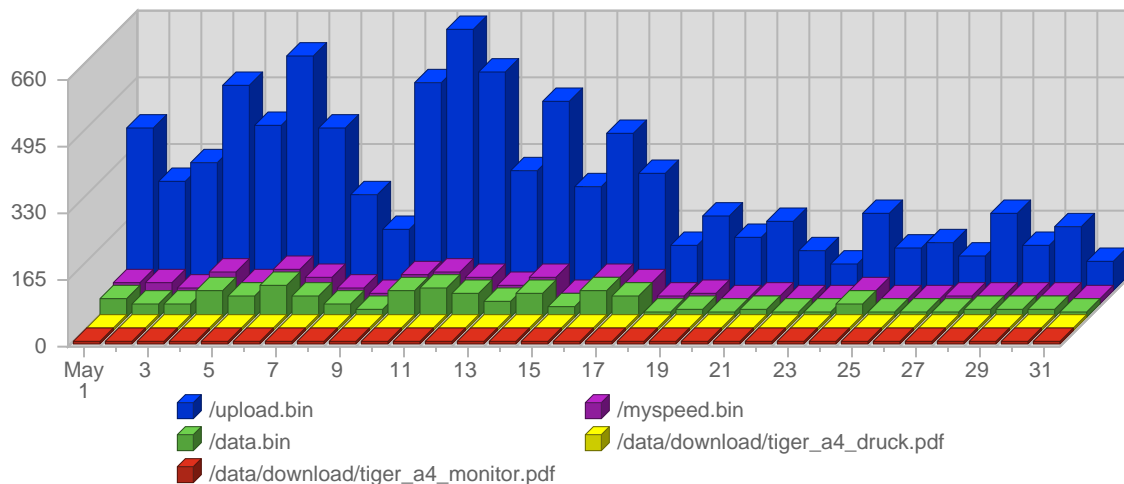

Media & Downloads

#	File	Total Downloads	Average Downloads Historically	Change	Percent of Downloads
1.	/upload.bin	8,500	-	+3,791 ▲	66.03%
2.	/myspeed.bin	1,235	-	+590 ▲	9.59%
3.	/data.bin	1,095	-	+564 ▲	8.51%
4.	/data/download/tiger_a4_druck.pdf	53	-	+40 ▲	0.41%
5.	/data/download/tiger_a4_monitor.pdf	47	-	+29 ▲	0.37%
6.	/express/sounds/police.wav	33	-	+5 ▲	0.26%
7.	/express/sounds/bark.wav	28	-	+7 ▲	0.22%
8.	/express/sounds/bird1.wav	18	-	+6 ▲	0.14%
9.	/doku/maillsiteamdatasheet.pdf	13	-	+6 ▲	0.10%
10.	/express/.../iraq_under_new_management.pdf	10	-	+10 ▲	0.08%
11.	/data/download/tiger_a4_preisliste.pdf	10	-	+10 ▲	0.08%
12.	/express/.../maman_a_dis_que_je_peux.avi	9	-	+9 ▲	0.07%
13.	/.../tel4you_sitzungsprotokoll_31.4.2004.pdf	9	-	+9 ▲	0.07%
14.	/doku/maillsiteasdatasheet.pdf	9	-	-6 ▼	0.07%
15.	/.../esr-asr-list_000007414_2004-05-19.pdf	9	-	+9 ▲	0.07%
16.	/express/.../389629829/track05.mp3	8	-	+8 ▲	0.06%
17.	/express/.../389305954/mai04.3doc.pdf	8	-	+8 ▲	0.06%
18.	/express/.../448174592/culos.ppt	8	-	+8 ▲	0.06%
19.	/express/.../453601069/0304_16-32_1.pdf	8	-	+8 ▲	0.06%
20.	/express/.../453601069/0304_1-15.pdf	8	-	+8 ▲	0.06%
21.	/.../african_alliance_kenya_quarterly_q104.pdf	8	-	+8 ▲	0.06%
22.	/express/.../457124991/pitstop.mpg	8	-	+8 ▲	0.06%
23.	/data/download/virus.pdf	7	-	-2 ▼	0.05%
24.	...53708455/vr-prot0404021_inkl_korrekturen.doc	7	-	+7 ▲	0.05%
25.	/express/.../philip_5_mai_2004_16.35.avi	7	-	+7 ▲	0.05%
		12,873	-