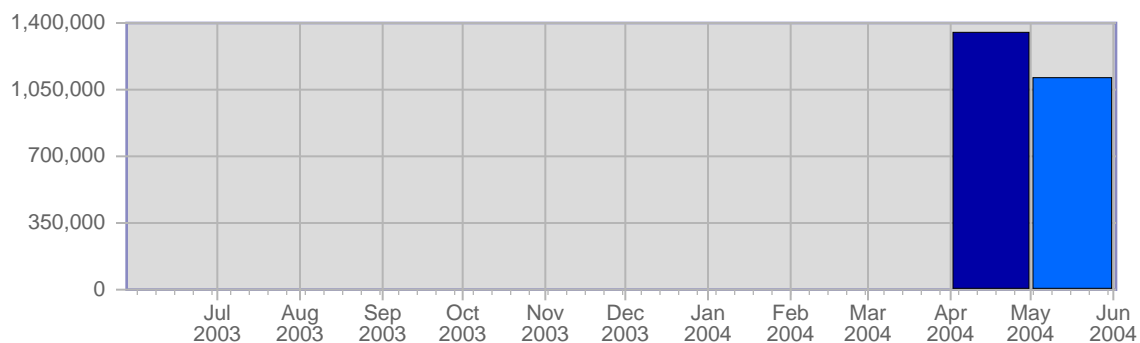

Report Description

Domain: www.postbox.ch
 Report Description: Executive Summary Report for the month of May 2004
 Report Range: Month of May 2004
 Report Scope: Historical Data

Visits

Date	Total Visits	Average Visits Historically	Change	Percent of Total Visits
Sat May 1st, 2004	1,161	1,039.50	+37 ▲	2.74%
Sun May 2nd, 2004	1,263	1,111.25	-706 ▼	2.98%
Mon May 3rd, 2004	1,797	1,682.25	-15 ▼	4.24%
Tue May 4th, 2004	1,853	1,735.13	-16 ▼	4.38%
Wed May 5th, 2004	1,751	1,686.25	+16 ▲	4.13%
Thu May 6th, 2004	1,868	1,583.50	+243 ▲	4.41%
Fri May 7th, 2004	1,701	1,450.00	+579 ▲	4.02%
Sat May 8th, 2004	1,222	1,039.50	+61 ▲	2.89%
Sun May 9th, 2004	1,309	1,111.25	+46 ▲	3.09%

Hits

Date	Total Hits	Average Hits Historically	Change	Percent of Total Hits
Sat May 1st, 2004	26,573	23,006.13	-3,537 ▼	2.39%
Sun May 2nd, 2004	27,316	24,194.50	-40,371 ▼	2.46%
Mon May 3rd, 2004	54,500	51,277.88	-5,137 ▼	4.91%
Tue May 4th, 2004	61,146	55,381.75	+2,373 ▲	5.50%
Wed May 5th, 2004	59,993	52,701.75	-1,359 ▼	5.40%
Thu May 6th, 2004	52,621	48,374.00	+5,753 ▲	4.74%
Fri May 7th, 2004	49,263	41,767.63	+23,759 ▲	4.43%
Sat May 8th, 2004	26,028	23,006.13	-545 ▼	2.34%
Sun May 9th, 2004	30,054	24,194.50	+2,738 ▲	2.71%
Mon May 10th, 2004	54,684	51,277.88	+184 ▲	4.92%
Tue May 11th, 2004	57,733	55,381.75	-3,413 ▼	5.20%
Wed May 12th, 2004	52,235	52,701.75	-7,758 ▼	4.70%
Thu May 13th, 2004	41,844	48,374.00	-10,777 ▼	3.77%
Fri May 14th, 2004	42,027	41,767.63	-7,236 ▼	3.78%
Sat May 15th, 2004	16,335	23,006.13	-9,693 ▼	1.47%
Sun May 16th, 2004	19,152	24,194.50	-10,902 ▼	1.72%
Mon May 17th, 2004	42,609	51,277.88	-12,075 ▼	3.84%
Tue May 18th, 2004	37,918	55,381.75	-19,815 ▼	3.41%