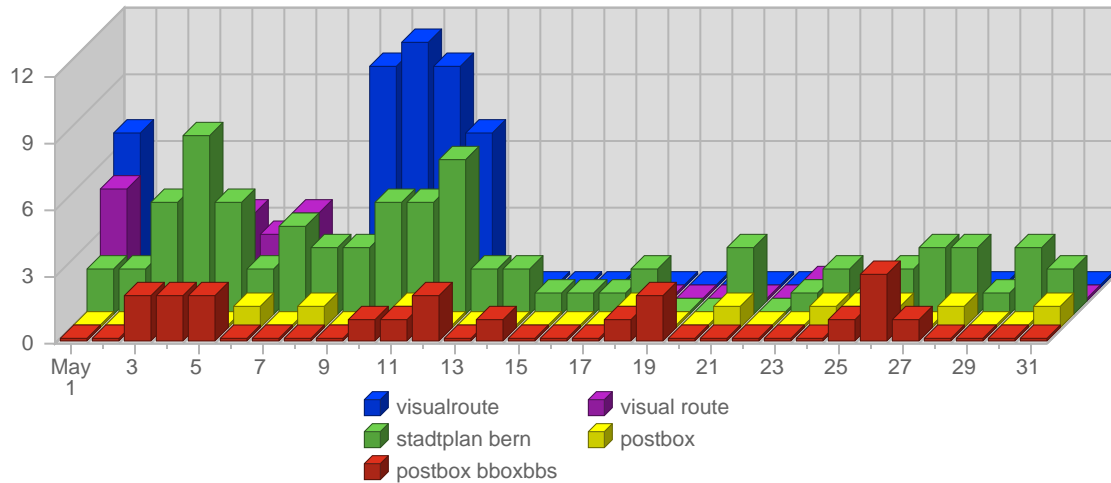

Continued on Page 16 ...

... continued from Page 15

			12,239	-	
--	--	--	--------	---	--

Search Engines

#	Logo	Search Engine	Total Visits Referred	Average Visits Historically	Change	Percent of Visits
1.		Google	669	-	-202 ▼	92.66%
2.		Lycos	33	-	-53 ▼	4.57%
3.		MSN	7	-	-4 ▼	0.97%
4.		AltaVista	5	-	+2 ▲	0.69%
5.		Yahoo	5	-	-33 ▼	0.69%
6.		All The Web	2	-	+2 ▲	0.28%
7.		AOL	1	-	-4 ▼	0.14%
			722	-		

Search Phrases

#	Search Phrase	Total Visits Referred	Average Visits Historically	Change	Percent of Visits
1.	visualroute	468	-	-270 ▼	40.24%
2.	visual route	93	-	-30 ▼	7.00%
3.	stadtplan bern	81	-	+1 ▲	6.97%
4.	postbox	28	-	+22 ▲	2.41%
5.	postbox bboxbbs	19	-	+5 ▲	1.63%
6.	visualroute bern	14	-	-32 ▼	1.20%
7.	stadtplan von bern	14	-	-6 ▼	1.20%
8.	visualroute schweiz	12	-	+2 ▲	1.03%
9.	lustige icons	11	-	-6 ▼	0.95%
10.	strassenkart... bern	11	-	+4 ▲	0.95%
11.	email icons	9	-	+2 ▲	0.77%
12.	visual traceroute	7	-	-6 ▼	0.60%
13.	postbox.ch	6	-	+2 ▲	0.52%
14.	test downloadgesc...	6	-	+3 ▲	0.52%
15.	route	6	-	-3 ▼	0.52%
16.	downloadgesc... test	6	-	+2 ▲	0.52%
17.	druckzentrum bern	5	-	+5 ▲	0.43%
18.	visualroute ch	5	-	-1 ▼	0.43%
19.	elektronisch... postkarten	5	-	-4 ▼	0.43%
20.	visual route bern	4	-	+1 ▲	0.34%
21.	strassenkart... von bern	4	-	+4 ▲	0.34%
22.	downloadgesc... testen	4	-	+3 ▲	0.34%
23.	outlook passwort	4	-	0	0.34%
24.	tracert	4	-	-24 ▼	0.34%
25.	myspeed	4	-	+3 ▲	0.34%
		1,163	-		

Continent Breakdown

#		Continent	Total Visits	Average Visits Historically	Change	Percent of Visits
1.		Europe	20,367	11,063.50	-1,760 ▼	74.45%
2.		North America	4,976	0.00	-17 ▼	18.19%
3.		Asia	917	0.00	-136 ▼	3.35%
4.		Africa	414	0.00	-5 ▼	1.51%
5.		Oceania	345	0.00	-66 ▼	1.26%
6.		South America	339	0.00	+26 ▲	1.24%