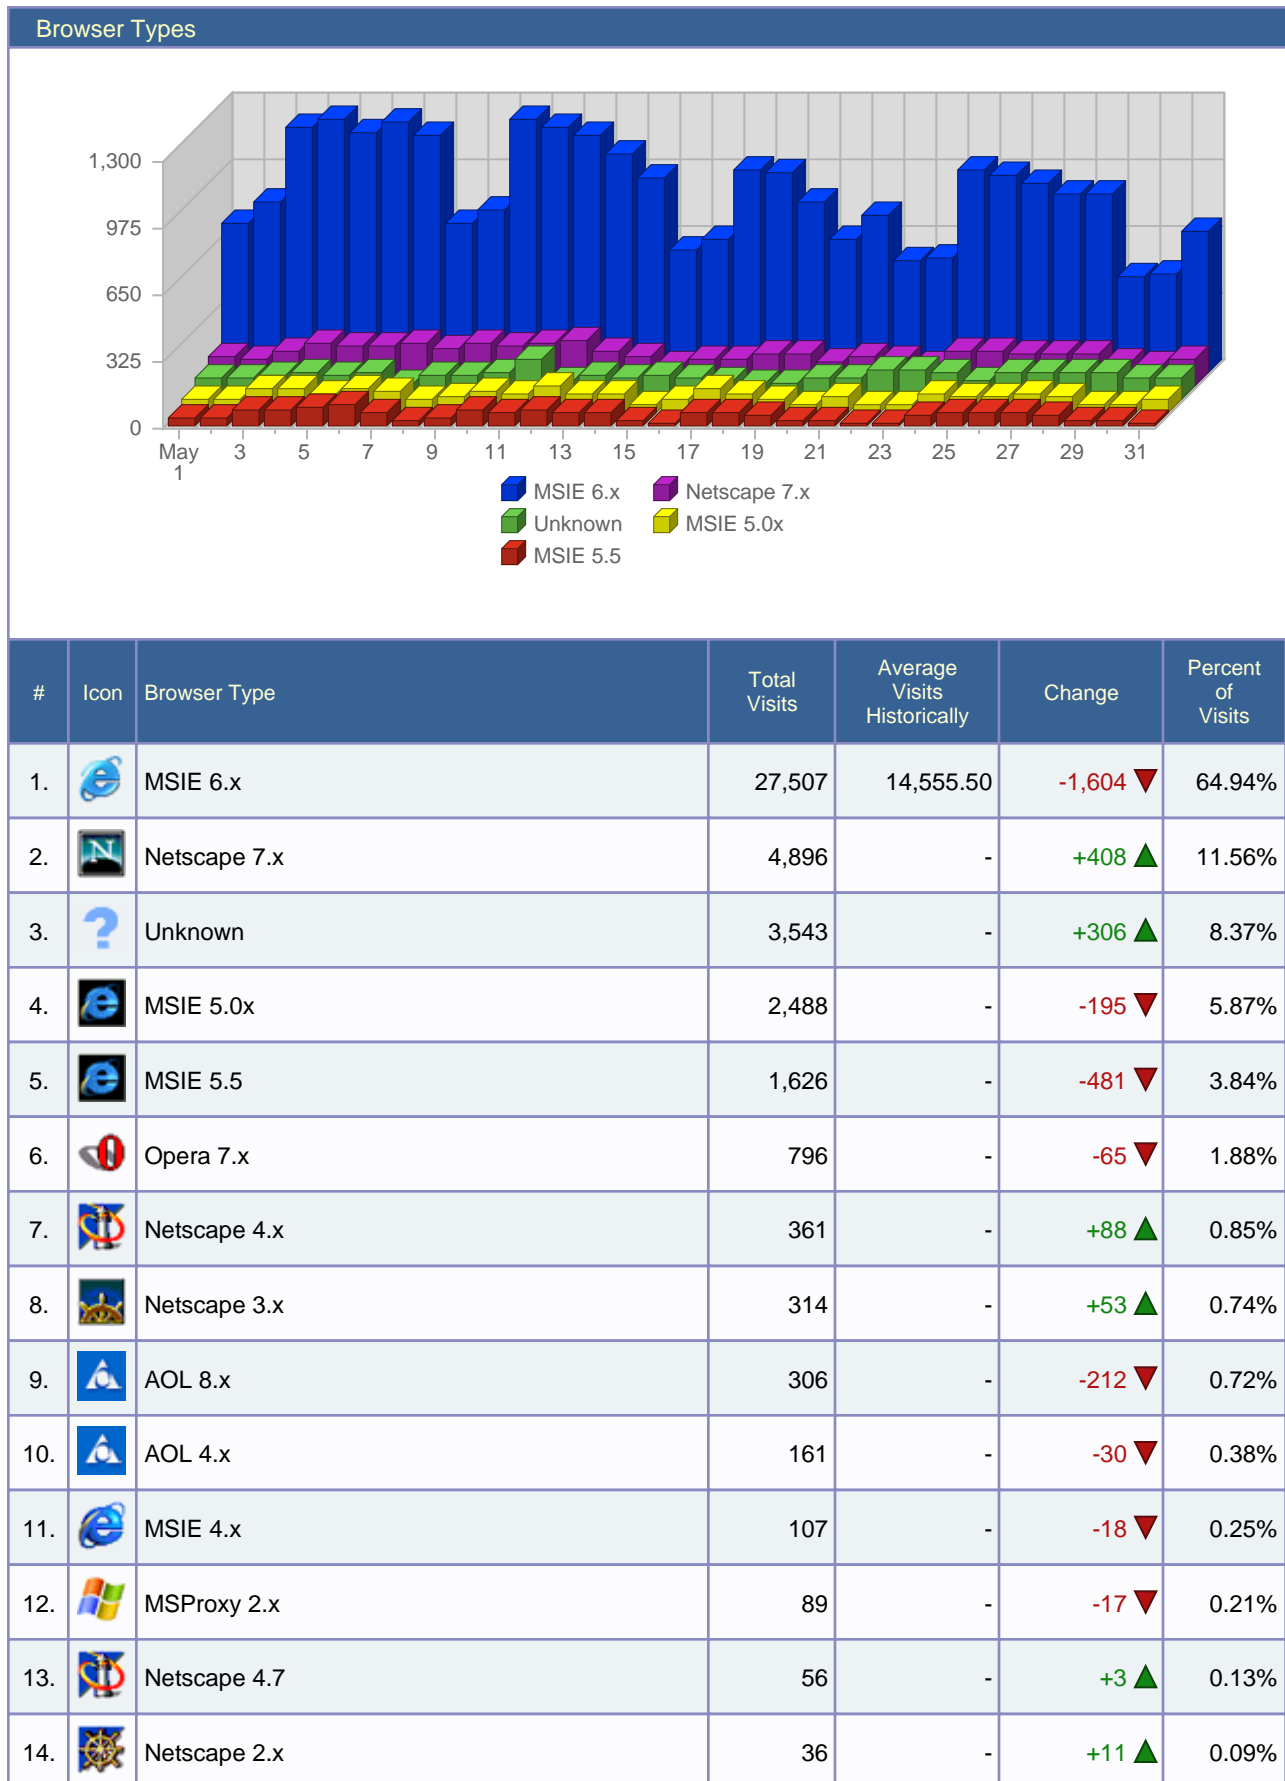

Continued on Page 11 ...

... continued from Page 10

15.		Netscape 4.5	24	-	-3 ▼	0.06%
16.		Opera 6.x	22	-	-22 ▼	0.05%
17.		AOL 7.x	19	-	-67 ▼	0.05%
18.		Opera 5.x	3	-	-4 ▼	0.01%
19.		MSIE 3.x	1	-	-1 ▼	0.00%
			42,355	14,556