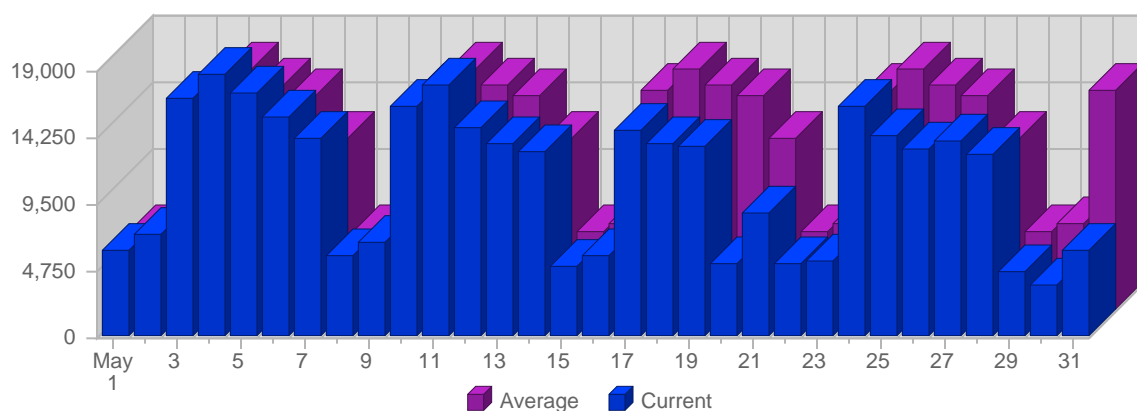

Page Views

Date	Total Page Views	Average Page Views Historically	Change	Percent of Total Page Views
Sat May 1st, 2004	6,225	5,620.00	-208 ▼	1.79%
Sun May 2nd, 2004	7,220	6,159.75	-10,663 ▼	2.07%
Mon May 3rd, 2004	17,062	15,725.75	-466 ▼	4.89%
Tue May 4th, 2004	18,678	17,245.00	-118 ▼	5.36%
Wed May 5th, 2004	17,422	16,148.88	-5,206 ▼	4.00%
Thu May 6th, 2004	15,734	15,361.75	+3,359 ▲	4.51%
Fri May 7th, 2004	14,206	12,325.25	+8,916 ▲	4.07%
Sat May 8th, 2004	5,824	5,620.00	-401 ▼	1.67%
Sun May 9th, 2004	6,825	6,159.75	-395 ▼	1.96%
Mon May 10th, 2004	16,527	15,725.75	-535 ▼	4.74%
Tue May 11th, 2004	17,958	17,245.00	-720 ▼	5.15%
Wed May 12th, 2004	14,887	16,148.88	-2,535 ▼	4.27%
Thu May 13th, 2004	13,783	15,361.75	-1,951 ▼	3.95%
Fri May 14th, 2004	13,262	12,325.25	-944 ▼	3.80%
Sat May 15th, 2004	5,048	5,620.00	-776 ▼	1.45%
Sun May 16th, 2004	5,799	6,159.75	-1,026 ▼	1.66%
Mon May 17th, 2004	14,707	15,725.75	-1,820 ▼	4.22%
Tue May 18th, 2004	13,835	17,245.00	-4,123 ▼	3.97%

Continued on Page 6 ...