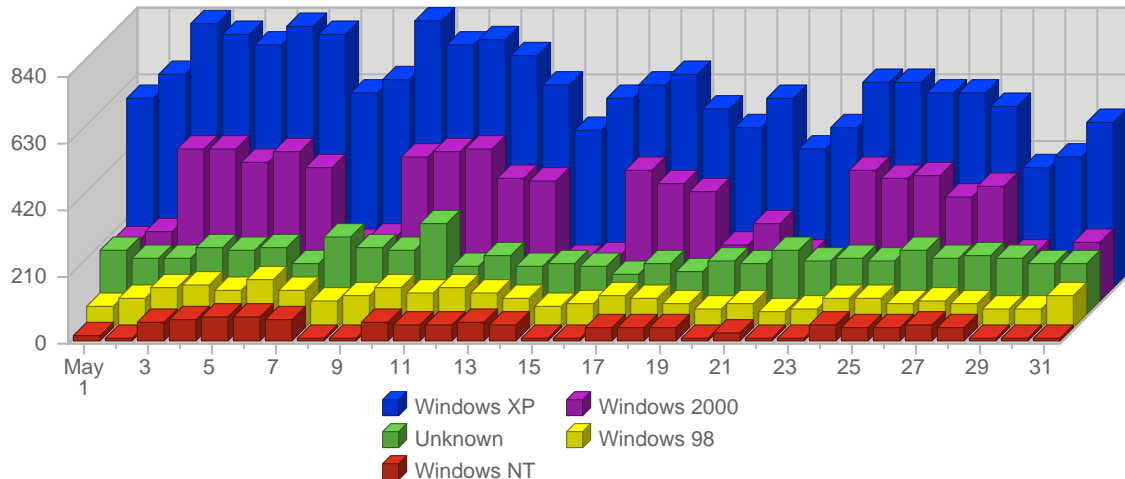

Browser Operating Systems

#	Icon	Operating System	Total Visits	Average Visits Historically	Change	Percent of Visits
1.		Windows XP	19,722	-	-361 ▼	46.56%
2.		Windows 2000	9,688	5,563.50	-1,439 ▼	22.87%
3.		Unknown	5,591	-	+651 ▲	13.20%
4.		Windows 98	2,858	-	-242 ▼	6.75%
5.		Windows NT	1,086	-	-303 ▼	2.56%
6.		Macintosh PPC	811	-	-16 ▼	1.92%
7.		Macintosh OS X	730	-	+75 ▲	1.72%
8.		Windows ME	694	-	-255 ▼	1.64%
9.		Linux	448	-	+71 ▲	1.06%
10.		Windows 2003	306	169.00	-32 ▼	0.72%
11.		Windows 95	282	-	-6 ▼	0.67%
12.		BSD UNIX	94	-	+21 ▲	0.22%
13.		Windows CE	27	-	-2 ▼	0.06%
14.		Sun OS	14	-	-9 ▼	0.03%
15.		Macintosh	3	-	+2 ▲	0.01%

Continued on Page 13 ...