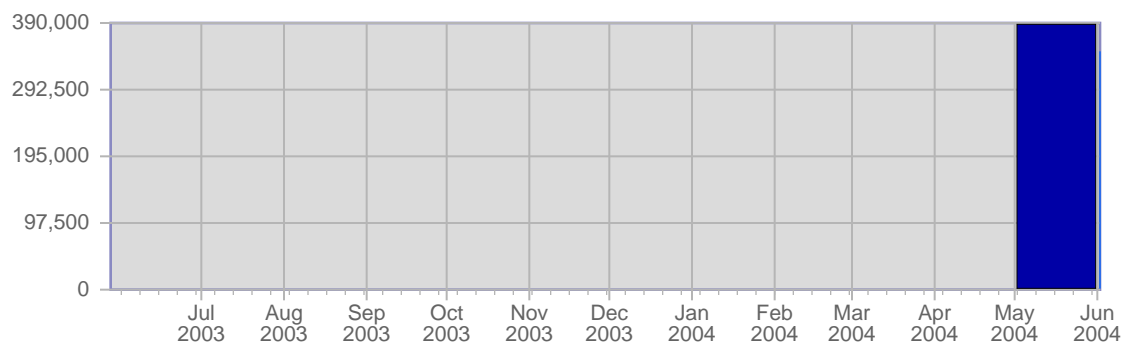

Hits

Date	Total Hits	Average Hits Historically	Change	Percent of Total Hits
Sat May 1st, 2004	26,573	23,006.13	-3,537 ▼	2.39%
Sun May 2nd, 2004	27,316	24,194.50	-40,371 ▼	2.46%
Mon May 3rd, 2004	54,500	51,277.88	-5,137 ▼	4.91%
Tue May 4th, 2004	61,146	55,381.75	+2,373 ▲	5.50%
Wed May 5th, 2004	59,993	52,701.75	-1,359 ▼	5.40%
Thu May 6th, 2004	52,621	48,374.00	+5,753 ▲	4.74%
Fri May 7th, 2004	49,263	41,767.63	+23,759 ▲	4.43%
Sat May 8th, 2004	26,028	23,006.13	-545 ▼	2.34%
Sun May 9th, 2004	30,054	24,194.50	+2,738 ▲	2.71%
Mon May 10th, 2004	54,684	51,277.88	+184 ▲	4.92%
Tue May 11th, 2004	57,733	55,381.75	-3,413 ▼	5.20%
Wed May 12th, 2004	52,235	52,701.75	-7,758 ▼	4.70%
Thu May 13th, 2004	41,844	48,374.00	-10,777 ▼	3.77%
Fri May 14th, 2004	42,027	41,767.63	-7,236 ▼	3.78%
Sat May 15th, 2004	16,335	23,006.13	-9,693 ▼	1.47%
Sun May 16th, 2004	19,152	24,194.50	-10,902 ▼	1.72%
Mon May 17th, 2004	42,609	51,277.88	-12,075 ▼	3.84%
Tue May 18th, 2004	37,918	55,381.75	-19,815 ▼	3.41%

Page Views

Date	Total Page Views	Average Page Views Historically	Change	Percent of Total Page Views
Sat May 1st, 2004	6,225	5,620.00	-208 ▼	1.79%
Sun May 2nd, 2004	7,220	6,159.75	-10,663 ▼	2.07%
Mon May 3rd, 2004	17,062	15,725.75	-466 ▼	4.89%
Tue May 4th, 2004	18,678	17,245.00	-118 ▼	5.36%
Wed May 5th, 2004	17,422	16,148.88	-5,206 ▼	4.00%
Thu May 6th, 2004	15,734	15,361.75	+3,359 ▲	4.51%
Fri May 7th, 2004	14,206	12,325.25	+8,916 ▲	4.07%
Sat May 8th, 2004	5,824	5,620.00	-401 ▼	1.67%
Sun May 9th, 2004	6,825	6,159.75	-395 ▼	1.96%
Mon May 10th, 2004	16,527	15,725.75	-535 ▼	4.74%
Tue May 11th, 2004	17,958	17,245.00	-720 ▼	5.15%
Wed May 12th, 2004	14,887	16,148.88	-2,535 ▼	4.27%
Thu May 13th, 2004	13,783	15,361.75	-1,951 ▼	3.95%
Fri May 14th, 2004	13,262	12,325.25	-944 ▼	3.80%
Sat May 15th, 2004	5,048	5,620.00	-776 ▼	1.45%
Sun May 16th, 2004	5,799	6,159.75	-1,026 ▼	1.66%
Mon May 17th, 2004	14,707	15,725.75	-1,820 ▼	4.22%
Tue May 18th, 2004	13,835	17,245.00	-4,123 ▼	3.97%